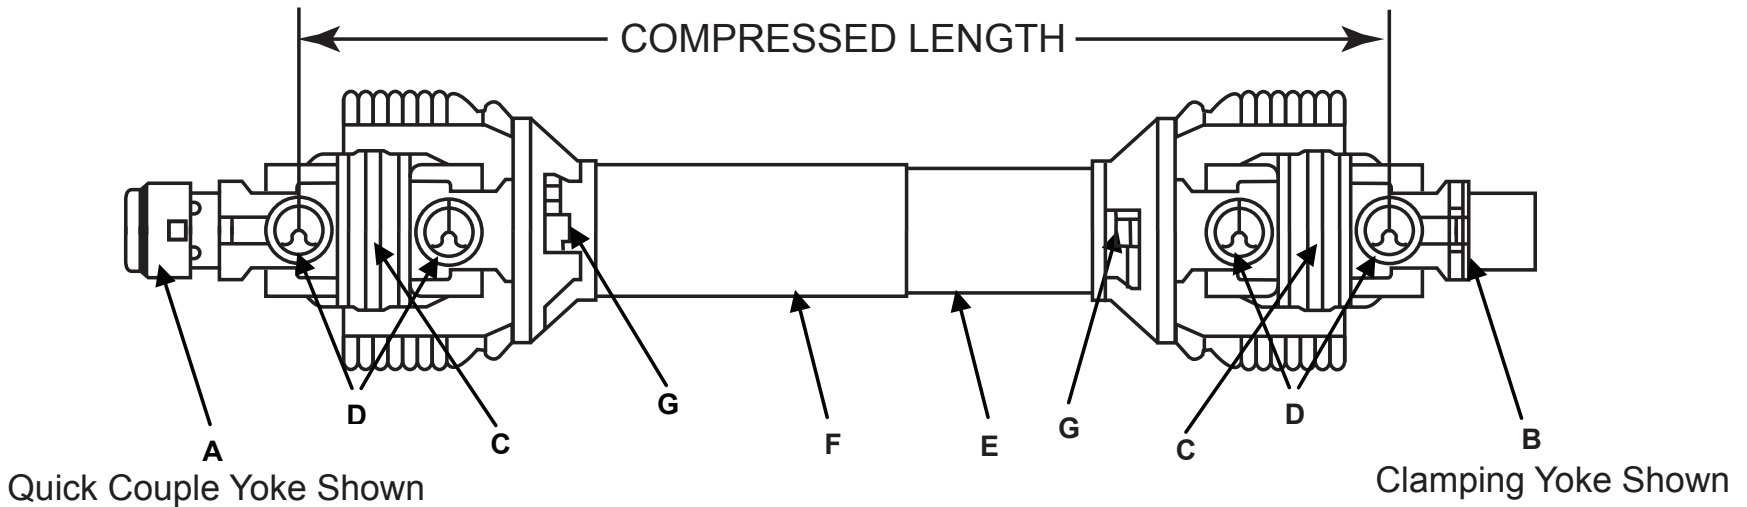

Driveline Part Number	Compressed Length	Yoke 1 Description	Yoke 1 (A)	Yoke 2 Description	Yoke 2 (B)	Center Housing (C)	Cross and Bearing Kit (D)	Inner Shield (E)	Outer Shield (F)	Nylon Repair Kit (G)	Safety Decal
MC-146951	26.5 inches	1 3/8 21 Tooth Quick Couple	MC-146121	1 1/4 Hex Clamping	MC-135371	MC-103238	MC-103237	MC-150771	MC-150761	See Notes	MC-103241, MC-103244
MC-146961	26.5 inches	1 3/8 21 Tooth Quick Couple	MC-146121	1 1/2 Hex Clamping	MC-146971	MC-103238	MC-103237	MC-150771	MC-150761	See Notes	MC-103241, MC-103244
MC-147031	77 inches	1 1/4 Hex Clamping	MC-135371	1 3/8 6 Tooth Quick Couple	MC-140971	MC-103238	MC-103237	MC-143871	MC-103242	See Notes	MC-103241, MC-103244
MC-147741	32.5 inches	1 3/8 6 Tooth Quick Couple	MC-103236	1 1/8 Hex Clamping	MC-140971	MC-103238	MC-103237	MC-150771	MC-150761	See Notes	MC-103241, MC-103244
MC-147751	37 inches	1 3/8 6 Tooth Quick Couple	MC-103236	1 1/8 Hex Clamping	MC-140971	MC-103238	MC-103237	MC-150771	MC-150761	See Notes	MC-103241, MC-103244
MC-147921	37 inches	1 3/8 6 Tooth Quick Couple	MC-140971	1 3/8 21 Tooth Clamping	MC-141721	MC-103238	MC-103237	MC-150771	MC-150761	See Notes	MC-103241, MC-103244
MC-147931	32.5 inches	1 3/8 6 Tooth Quick Couple	MC-140971	1 3/8 6 Tooth Clamping	MC-147901	MC-103238	MC-103237	MC-150771	MC-150761	See Notes	MC-103241, MC-103244
MC-147961	37 inches	1 3/8 21 Tooth Quick Couple	MC-103236	1 1/8 Hex Clamping	MC-146121	MC-103238	MC-103237	MC-150771	MC-150761	See Notes	MC-103241, MC-103244
MC-147971	24.5 inches	1 3/8 21 Tooth Quick Couple	MC-103236	1 1/8 Hex Clamping	MC-146121	MC-103238	MC-103237	MC-150771	MC-150761	See Notes	MC-103241, MC-103244
MC-148081	31 inches	1 3/8 6 Tooth Quick Couple	MC-135371	1 1/4 Hex Clamping	MC-140971	MC-103238	MC-103237	MC-150771	MC-150761	See Notes	MC-103241, MC-103244
MC-148101	64 inches	1 3/8 6 Tooth Quick Couple	MC-135371	1 1/4 Hex Clamping	MC-140971	MC-103238	MC-103237	MC-143871	MC-103242	See Notes	MC-103241, MC-103244
MC-148111	28 inches	1 3/8 6 Tooth Quick Couple	MC-135371	1 1/4 Hex Clamping	MC-140971	MC-103238	MC-103237	MC-150771	MC-150761	See Notes	MC-103241, MC-103244
MC-149161	31 inches	1 3/8 6 Tooth Quick Couple	MC-103236	1 1/8 Hex Clamping	MC-140971	MC-103238	MC-103237	MC-150771	MC-150761	See Notes	MC-103241, MC-103244
MC-149171	37 inches	1 3/8 6 Tooth Quick Couple	MC-141721	1 3/8 21 Tooth Clamping	MC-140971	MC-103238	MC-103237	MC-150771	MC-150761	See Notes	MC-103241, MC-103244
MC-149191	26 inches	1 3/8 21 Tooth Quick Couple	MC-150611	1 1/2 Hex Clamping	MC-150621	MC-150631	MC-150641	MC-150081	MC-150651	See Notes	MC-103241, MC-103244

Notes: There are two kinds of nylon repair kits.

MC-103245 (Inner Guard) and MC-103240 (Outer Guard) use a snap ring to secure the shield and have a 3-ribbed bell.

MC-143911 (Inner Guard) and MC-143901 (Outer Guard) use a red tab to secure the shield and have a 6-ribbed bell.