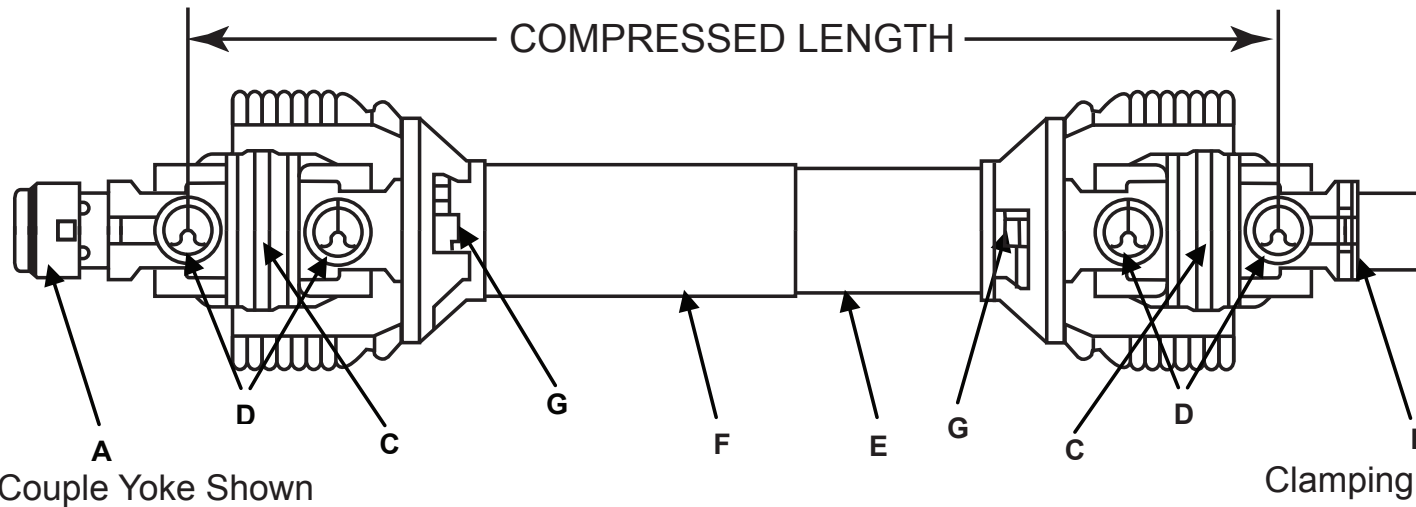

Driveline Part Number	Compressed Length	Yoke 1 Description	Yoke 1 (A)	Yoke 2 Description	Yoke 2 (B)	Shield Cone (C)	Cross Bearing Kit (D)	Inner Shield (E)	Outer Shield (F)	Inner Profile (G)	Outer Profile Tube (H)	Inner Safety Decal	Outer Safety Decal
MC-136481	24 in	1 1/8 Hex Quick Couple	MC-137431	1 1/8 Hex Clamping	MC-137691	MC-137631	MC-137671	MC-142641	MC-142651	MC-137701	MC-137731	MC-144071	MC-144061
MC-137801	15.75 in	1 1/8 Hex Quick Couple	MC-137431	1 1/8 Hex Clamping	MC-137691	MC-137631	MC-137671	MC-142641	MC-142651	MC-137701	MC-137731	MC-144071	MC-144061
MC-137811	15.75 in	1 3/8 21 Tooth Quick Couple	MC-137241	1 1/8 Hex Clamping	MC-137691	MC-137631	MC-137671	MC-142641	MC-142651	MC-137701	MC-137731	MC-144071	MC-144061
MC-137821	55.5 in	1 1/8 Hex Quick Couple	MC-137691	1 1/8 Hex Clamping	MC-137431	MC-137631	MC-137671	MC-142641	MC-142651	MC-138131	MC-138141	MC-144071	MC-144061
MC-137831	57 in	1 3/8 21 Tooth Quick Couple	MC-137691	1 1/8 Hex Clamping	MC-137691	MC-137631	MC-137671	MC-135411	MC-135421	MC-138131	MC-138141	MC-144071	MC-144061
MC-137841	57 in	1 3/8 21 Tooth Quick Couple	MC-137241	1 1/8 Hex Clamping	MC-137691	MC-137631	MC-137671	MC-135411	MC-135421	MC-138131	MC-138141	MC-144071	MC-144061
MC-140241	55.5 in	1 3/8 21 Tooth Quick Couple	MC-137691	1 1/8 Hex Clamping	MC-137691	MC-137631	MC-137671	MC-142641	MC-142651	MC-138131	MC-138141	MC-144071	MC-144061
MC-141991	55.5 in	1 3/8 21 Tooth Quick Couple	MC-141521	1 1/4 Hex Clamping	MC-137691	MC-137631	MC-137671	MC-142641	MC-142651	MC-138131	MC-138141	MC-144071	MC-144061
MC-146321	55.5 in	1 3/8 21 Tooth Clamping	MC-137691	1 1/8 Hex Clamping	MC-141311	MC-137631	MC-137671	MC-142641	MC-142651	MC-138131	MC-138141	MC-144071	MC-144061
MC-242411	24 in	1 3/8 21 Tooth Quick Couple	MC-137241	1 1/8 Hex Clamping	MC-137691	MC-137631	MC-137671	MC-142641	MC-142651	MC-137701	MC-137731	MC-144071	MC-144061
MC-146701	55.5 in	1 3/8 21 Tooth Quick Couple	MC-147891	1 1/2 Hex Clamping	MC-147881	MC-137631	MC-147871	MC-142641	MC-142651	N/A	N/A	MC-144071	MC-144061